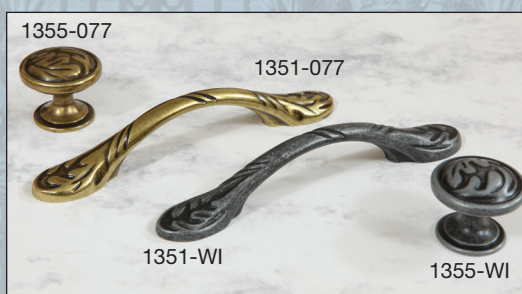

Buckingham Series

DutchCreek
Design LLC
Home Office Luxury

Buckingham Series

One inch solid tops

*Full extending
ball bearing slides*

*Dovetailed drawers
Soft close side-mount
slides available*

*Heavy duty lateral
file feature*

*Rope molding in
crown optional*

*Available in:
Cherry
Brown Maple
Quarter Sawn Oak
Walnut
Oak*

Buckingham Series

Fluted angled corners and raised panels are featured in this collection that allows your work to be done in an elegant and comfortable setting.

Buckingham Series

Executive Desk

Features full extension dovetailed drawers with a pencil drawer in knee space. Displayed in solid cherry with acres stain.

BUC-101 – Base – 30½"H x 72"W x 36"D

One quarter inch glass tops are available to protect desk tops.

Hutch has cubby holes in right with a tube light for accent lighting. Also features a pull-out writing surface and file drawer.

Buckingham Series

Corner Desk & Hutch

Hutch has cubby holes in right with a optional tube light for accent lighting. Also features a keyboard drawer in left wing and pencil drawer in the right. A pull-out writing surface and a file drawer are also featured.