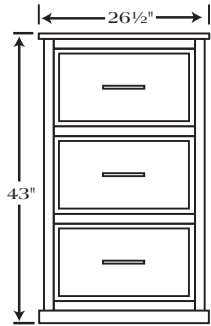

3 & 4 Drawer Files