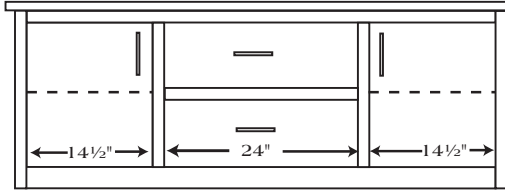

BUC-102 – Base – 30½"H x 76"W x 68"D

BUC-112 – Hutch – 47"H x 69¼"W x 14¾"D

The unit featured here has optional raised panels on two sides with the extended desk surface that allows someone to sit opposite you and allows for the unit to be placed in the center of the room. The standard configuration is without the raised panel for a corner installation.

Buckingham Series

Options for Credenza BUC-103

30½"H x 67½"W x 22½"D

Use these code numbers followed by BUC-103

6-DW-KN

2-DW-2-DR

4-DW-2-DR

4-DR

Hutch - 49"H x 100"W x 18"D

98" Base & Three Piece Hutch

BUC-120

Base - 30½"H x 98"W x 24"D

BUC-117

Hutch - 49"H x 100¼"W x 18"D