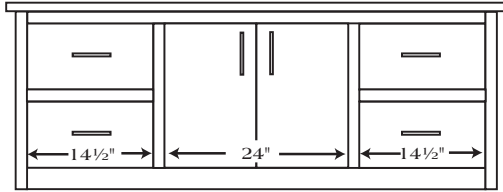

BUC-102 – Base – 30½"H x 76"W x 68"D

BUC-112 – Hutch – 47"H x 69¼"W x 14¾"D

The unit featured here has optional raised panels on two sides with the extended desk surface that allows someone to sit opposite you and allows for the unit to be placed in the center of the room. The standard configuration is without the raised panel for a corner installation.

BUC-122 – Base – 30½"H x 72½"W x 99"D
BUC-112 – Hutch – 47"H x 69¼"W x 14¾"D

Left Side

Right Side

Buckingham Series

Work Station & Hutch

Features a small file inside door of the base unit that can accommodate legal or letter sized files. A locking keyboard drawer is standard.

Buckingham Series

Options for Credenza BUC-103

30½"H x 67½"W x 22½"D

Use these code numbers followed by BUC-103

6-DW-KN

2-DW-2-DR

4-DW-2-DR

4-DR

Hutch - 49"H x 100"W x 18"D

98" Base & Three Piece Hutch

BUC-120

Base - 30½"H x 98"W x 24"D

BUC-117

Hutch - 49"H x 100¼"W x 18"D