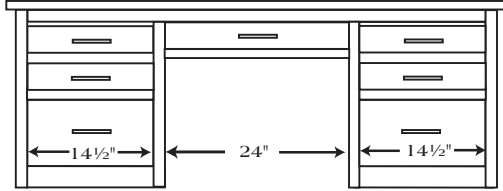

Buckingham Series

Options for Credenza BUC-103

30½"H x 67½"W x 22½"D

Use these code numbers followed by BUC-103

6-DW-KN