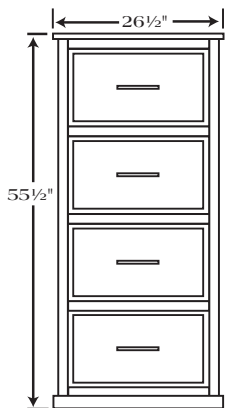

BUC-122 – Base – 30½"H x 72½"W x 99"D
BUC-112 – Hutch – 47"H x 69¼"W x 14¾"D

Left Side

Right Side

Buckingham Series

Work Station & Hutch

Features a small file inside door of the base unit that can accommodate legal or letter sized files. A locking keyboard drawer is standard.

BUC-108 – Base – 30½"H x 52¾"W x 23½"D
BUC-114 – Hutch – 47"H x 55¼"W x 14¾"D

Two Drawer File

Three and four drawer models are also available.

BUC-105 – 30½"H x 26½"W x 23½"D

Desk Chair

BUC-175

Contains a gas lift.

(This unit original cost)

3 & 4 Drawer Files

BUC-106

BUC-107

Partner Desk

BUC-121

Base - 30½"H x 98"W x 74"D

BUC-117

Hutch - 49"H x 100"W x 18"D

98" Base & Three Piece Hutch

BUC-120

Base - 30½"H x 98"W x 24"D

BUC-117

Hutch - 49"H x 100¼"W x 18"D