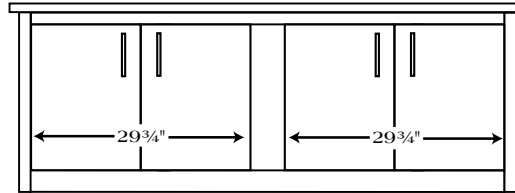

## Options for Credenza JEF-603

30½"H x 72½"W x 22½"D

Use these code numbers followed by JEF-603

6-DW-KN

2-DW-2-DR

4-DW-2-DR

4-DR

(This unit original cost)