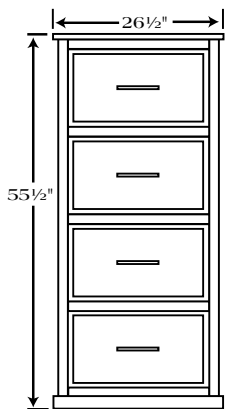

JEF-606

JEF-607