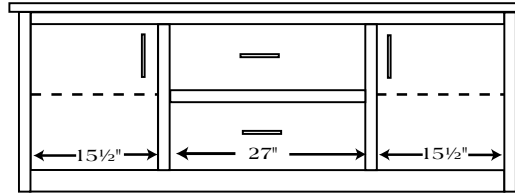

Jefferson Series

Options for Credenza JEF-603

30½"H x 72½"W x 22½"D

Use these code numbers followed by JEF-603

2-DW-2-DR

(This unit original cost)

3 & 4 Drawer Files

U Shape Desk

JEF-622

Base - 30½"H x 99"W x 72½"D

JEF-612

Hutch - 49"H x 75"W x 16"D

Partner Desk

JEF-621

Base - 30½"H x 98"W x 74"D

JEF-617

Hutch - 49"H x 100"W x 19"D