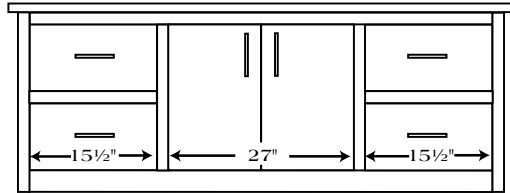

Jefferson Series

Options for Credenza JEF-603

30½"H x 72½"W x 22½"D

Use these code numbers followed by JEF-603

4-DW-2-DR

(This unit original cost)

3 & 4 Drawer Files

U Shape Desk

JEF-622

Base - 30½"H x 99"W x 72½"D

JEF-612

Hutch - 49"H x 75"W x 16"D

Partner Desk

JEF-621

Base - 30½"H x 98"W x 74"D

JEF-617

Hutch - 49"H x 100"W x 19"D