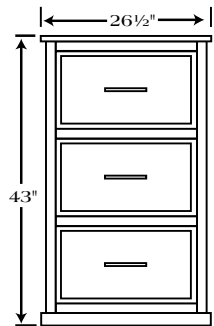

3 & 4 Drawer Files