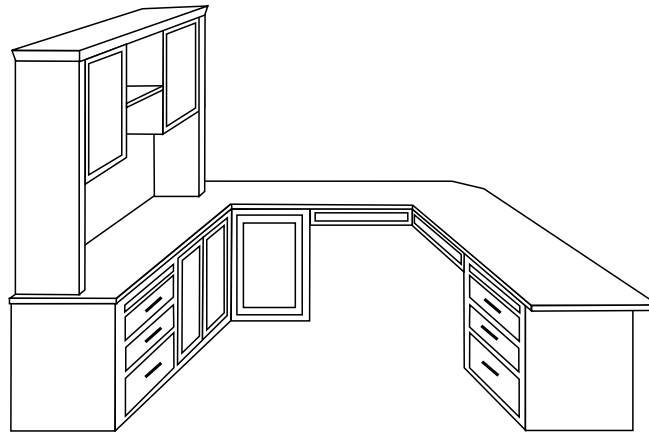

U Shape Desk

JEF-622

Base - 30½"H x 99"W x 72½"D

JEF-612

Hutch - 49"H x 75"W x 16"D