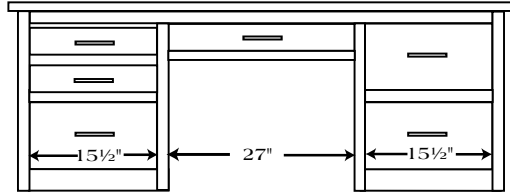

Jefferson Series

Options for Credenza JEF-603

30½"H x 72½"W x 22½"D

Use these code numbers followed by JEF-603

6-DW-KN