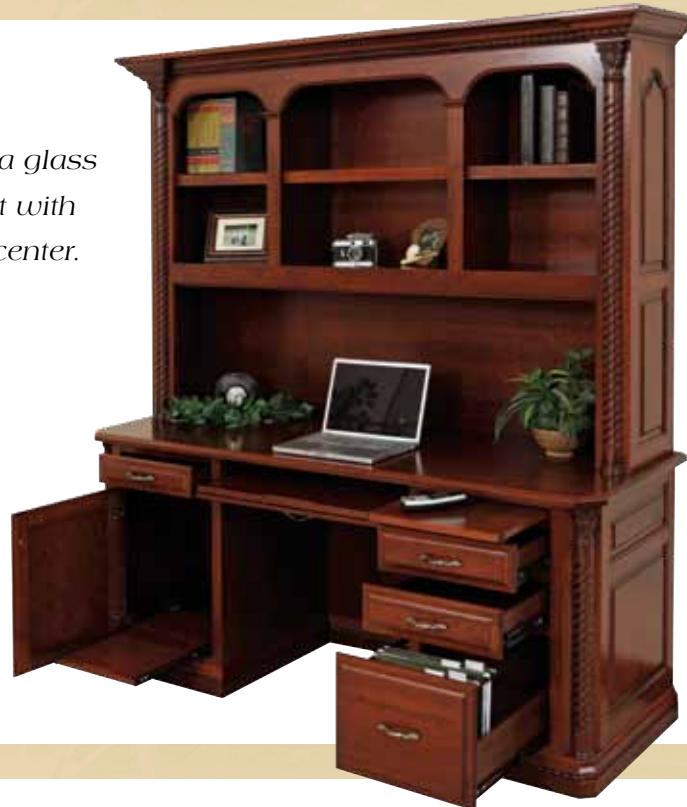

*Available in:
Cherry
Oak
Walnut*

Lexington Series

The Lexington exhibits high craftsmanship through the use of corbels, rope molding and twisted flutes.

Lexington Series

Executive Desk

LEX-301 – 30½"H x 72½"W x 36"D

Cherry wood - Acres stain

This desk is available with a leather writing insert or glass top. A pencil drawer is in the knee space. Portrayed here is solid cherry with acres stain.

Lexington Series

Credenza & Hutch

This unit features a keyboard drawer in the knee space and pull-out shelf in the left pedestal for your CPU. Also featured is a file drawer and a pull-out writing surface.

Lexington

LEX-303 – Base – 30½"H x 72½"W x 23½"D
LEX-312 – Hutch – 49"H x 75"W x 16"D

Cherry wood - Acres stain

The hutch features a glass shelf and can light with a touch dimmer in the center.

Lexington Series

Double Lateral File & Bookshelf

This double lateral with bookshelves maximizes your file storage for legal or letter sized files and does it with Lexington style. Doors on the base are an option.