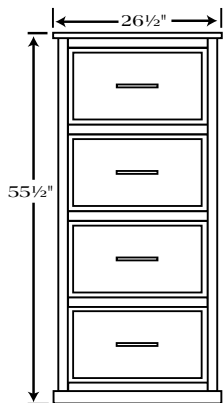

This unit features a keyboard drawer in the knee space and pull-out shelf in the left pedestal for your CPU. Also featured is a file drawer and a pull-out writing surface.

Lexington

LEX-303 – Base – 30½"H x 72½"W x 23½"D
LEX-312 – Hutch – 49"H x 75"W x 16"D

Lexington Series

Options for Credenza LEX-303

30½"H x 72½"W x 22½"D

Use these code numbers followed by LEX-303

6-DW-KN

2-DW-2-DR

4-DW-2-DR

4-DR

(This unit original cost)

Lexington

3 & 4 Drawer Files

LEX-306

LEX-307

U Shape Desk

LEX-322

Base - 30½"H x 99"W x 72½"D

LEX-312

Hutch - 49"H x 75"W x 16"D

98" Base & Three Piece Hutch

LEX-320

Base - 30½"H x 98"W x 24"D

LEX-317

Hutch - 49"H x 100¼"W x 19"D