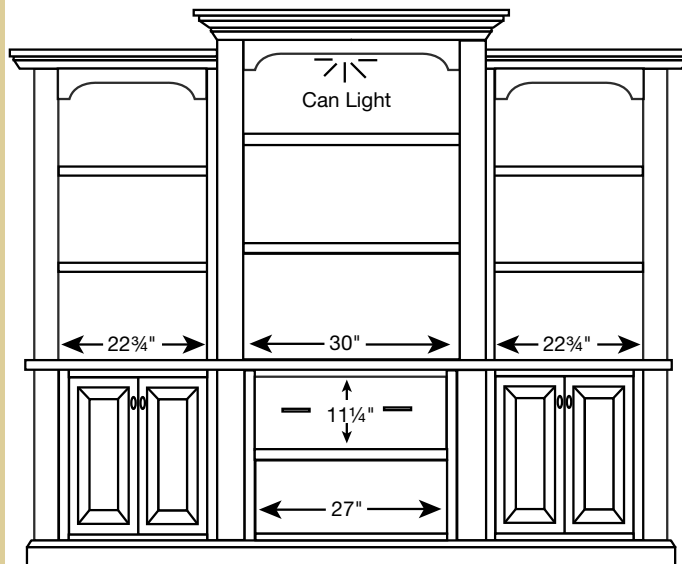

(This unit original cost)

Lexington

3 & 4 Drawer Files

LEX-306

LEX-307

U Shape Desk

LEX-322

Base - 30½"H x 99"W x 72½"D

LEX-312

Hutch - 49"H x 75"W x 16"D

98" Base & Three Piece Hutch

LEX-320

Base - 30½"H x 98"W x 24"D

LEX-317

Hutch - 49"H x 100¼"W x 19"D