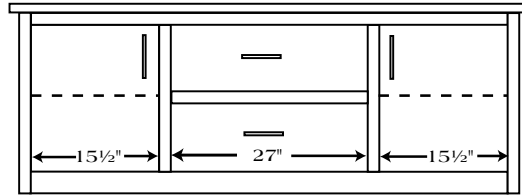

Lexington Series

Options for Credenza LEX-303

30½"H x 72½"W x 22½"D

Use these code numbers followed by LEX-303

6-DW-KN

2-DW-2-DR

4-DW-2-DR

4-DR

(This unit original cost)

Lexington

3 & 4 Drawer Files

LEX-306

LEX-307

U Shape Desk

LEX-322

Base - 30½"H x 99"W x 72½"D

LEX-312

Hutch - 49"H x 75"W x 16"D

98" Base & Three Piece Hutch

LEX-320

Base - 30½"H x 98"W x 24"D

LEX-317

Hutch - 49"H x 100¼"W x 19"D