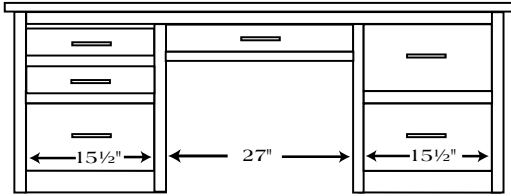

Lexington Series

Options for Credenza LEX-303

30½"H x 72½"W x 22½"D

Use these code numbers followed by LEX-303

6-DW-KN