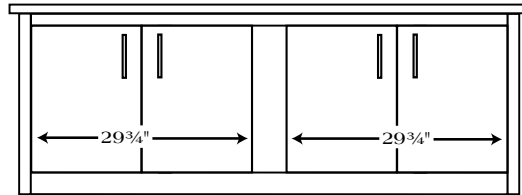

Lexington Series

Options for Credenza LEX-303

30½"H x 72½"W x 22½"D

Use these code numbers followed by LEX-303

6-DW-KN

2-DW-2-DR

4-DW-2-DR

4-DR