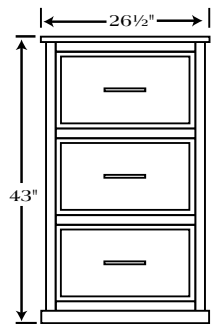

This unit features a keyboard drawer in the knee space and pull-out shelf in the left pedestal for your CPU. Also featured is a file drawer and a pull-out writing surface.

Lexington

LEX-303 – Base – 30½"H x 72½"W x 23½"D
LEX-312 – Hutch – 49"H x 75"W x 16"D

Lexington Series

Options for Credenza LEX-303

30½"H x 72½"W x 22½"D

Use these code numbers followed by LEX-303

6-DW-KN

2-DW-2-DR

4-DW-2-DR

4-DR

(This unit original cost)

Lexington

3 & 4 Drawer Files

LEX-306

LEX-307

U Shape Desk

LEX-322

Base - 30½"H x 99"W x 72½"D

LEX-312

Hutch - 49"H x 75"W x 16"D

98" Base & Three Piece Hutch

LEX-320

Base - 30½"H x 98"W x 24"D

LEX-317

Hutch - 49"H x 100¼"W x 19"D