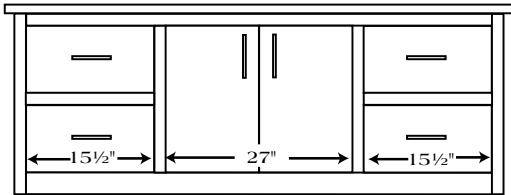

Lexington Series

Options for Credenza LEX-303

30½"H x 72½"W x 22½"D

Use these code numbers followed by LEX-303

6-DW-KN

2-DW-2-DR

4-DW-2-DR

4-DR

(This unit original cost)

Lexington

3 & 4 Drawer Files

LEX-306

LEX-307

U Shape Desk

LEX-322

Base - 30½"H x 99"W x 72½"D

LEX-312

Hutch - 49"H x 75"W x 16"D

98" Base & Three Piece Hutch

LEX-320

Base - 30½"H x 98"W x 24"D

LEX-317

Hutch - 49"H x 100¼"W x 19"D