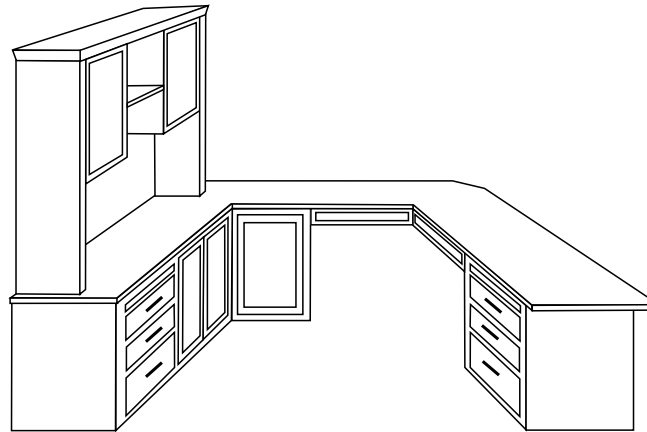

(This unit original cost)

Lexington

3 & 4 Drawer Files

LEX-306

LEX-307

U Shape Desk

LEX-322

Base - 30½"H x 99"W x 72½"D

LEX-312

Hutch - 49"H x 75"W x 16"D

98" Base & Three Piece Hutch

LEX-320

Base - 30½"H x 98"W x 24"D

LEX-317

Hutch - 49"H x 100¼"W x 19"D